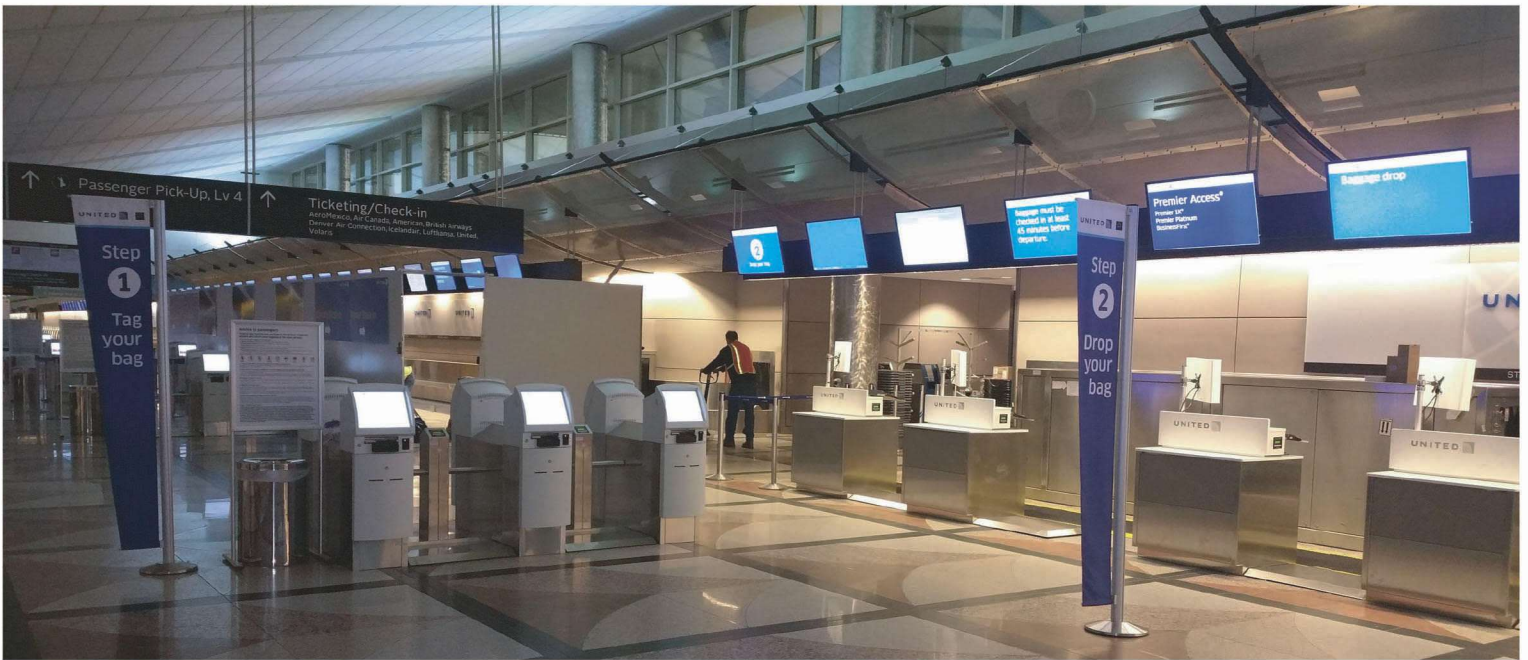

USE EXISTING CART(S)

PATENT PENDING

Weight Information Technology Devices
For Airport and Luxury Hotel Properties

From the same provider of
Airline Baggage Scales for over 28 years!

Specifications subject to change without notice
www.weighvalet.com