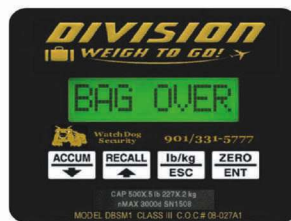

Specifications subject to change without notice
www.weighvalet.com