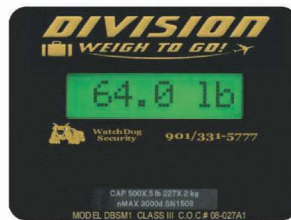

Specifications subject to change without notice
www.weighvalet.com